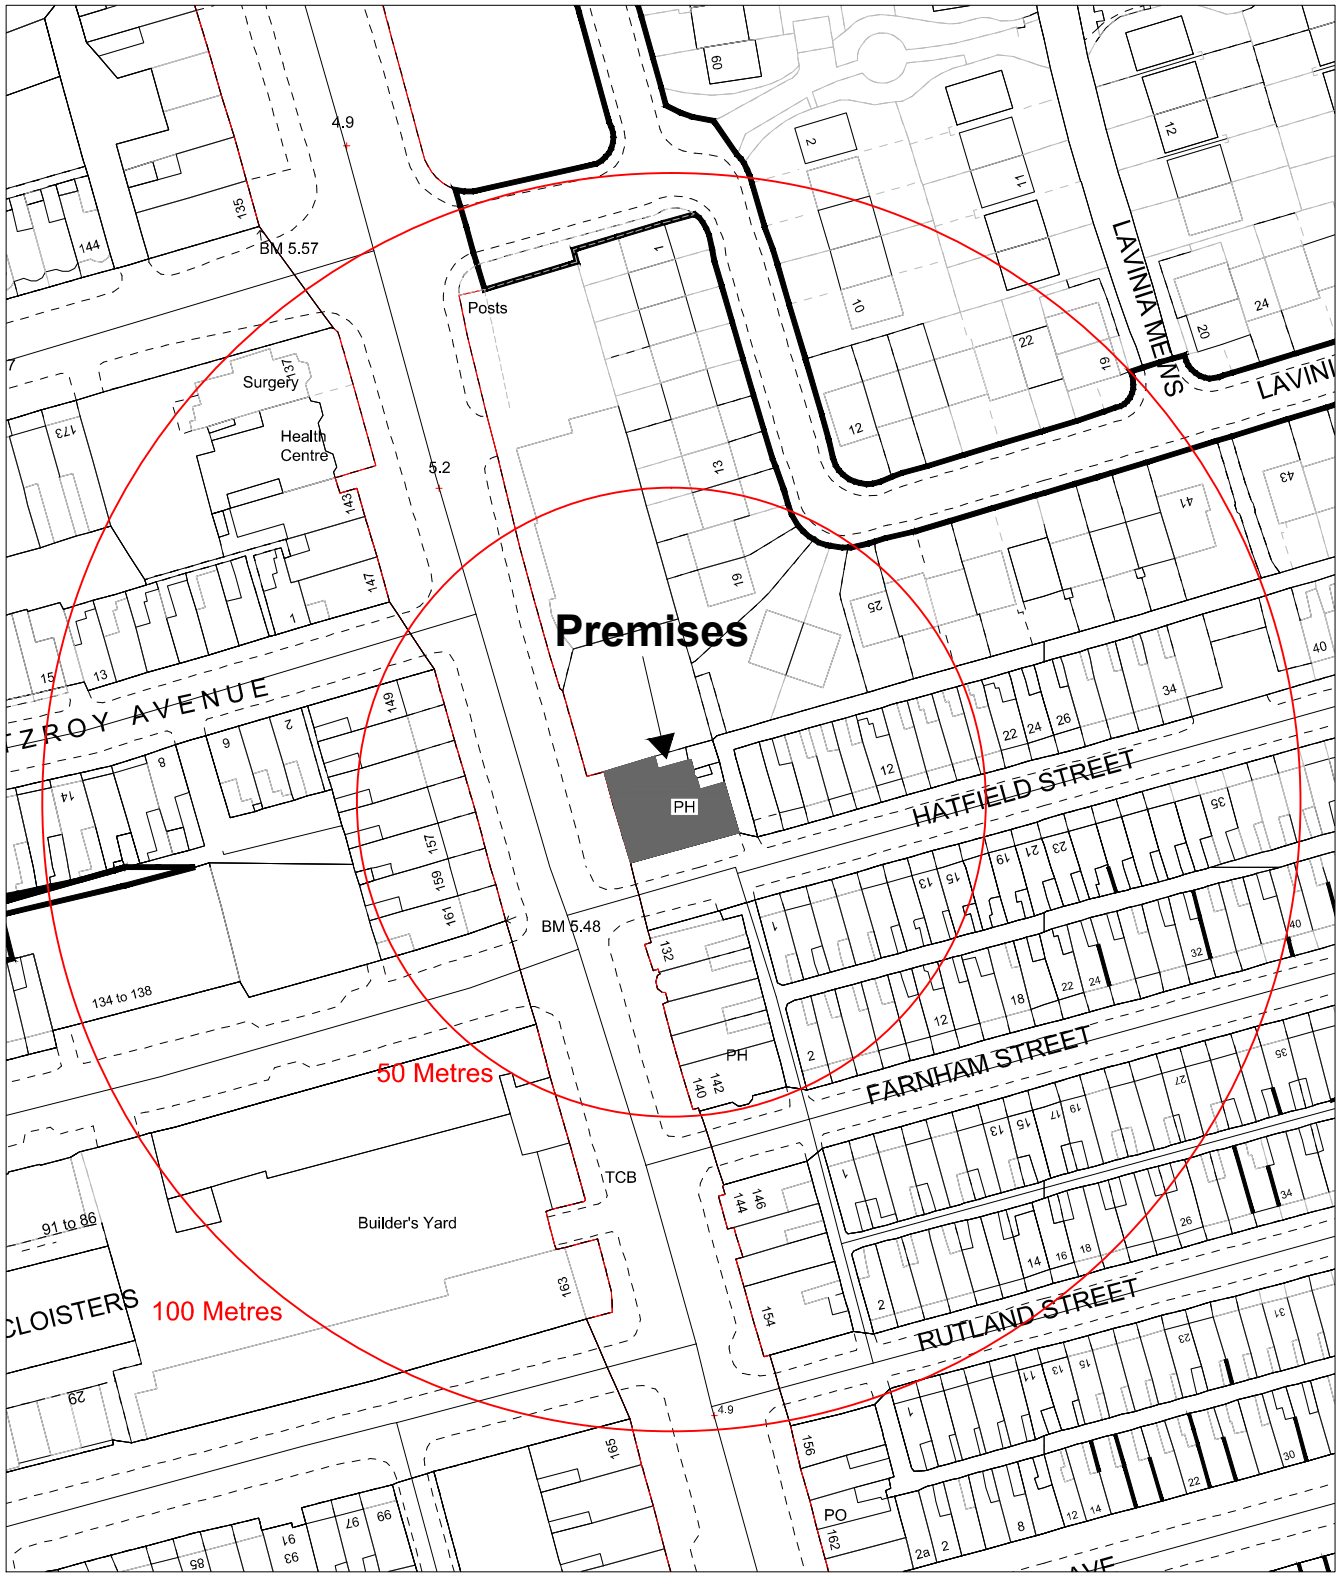

# Building Control Service

DRAWN BY MT  
DATE 08/12/2015

Hatfield House  
130 Ormeau Road

SCALE 1:1250